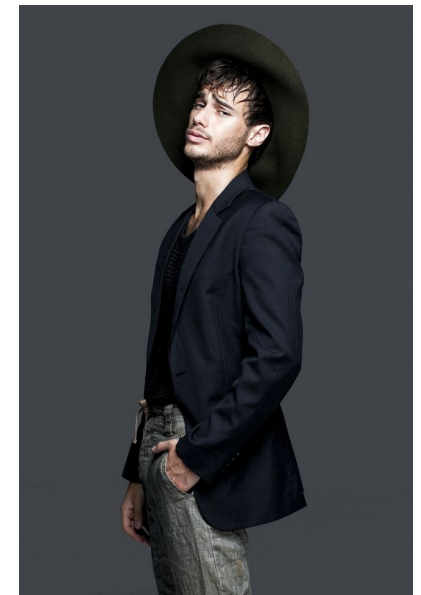

CHEYENNE D.

Height 185cm/6'1" Chest 93cm/36.5" Waist 74cm/29" Shoe 43 EU/9.5 US
Hair Dark Blonde Eyes Blue/Green

WILHELMINA DUBAI

Loft Office Bldg 1, Entrance B, Dubai Media City, Studio 406
PO Box 502137, Dubai, UAE
+ 971 4 451 9160 | info@wilhelminadubai.com