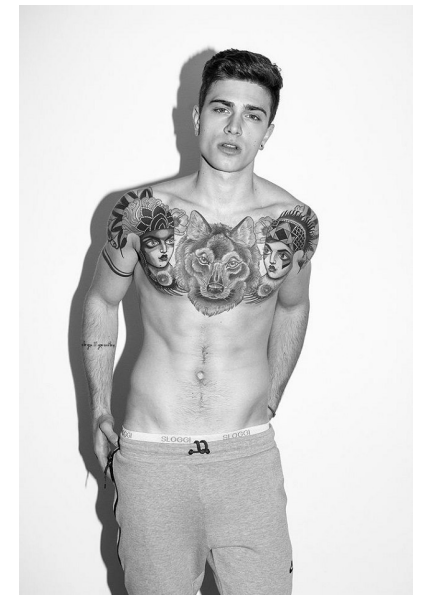

GIUSEPPE R.

Height 187cm/6'1.5" Chest 99cm/39" Waist 81cm/32" Suit 97cm/38"/48
Shoe 42 EU/8.5 US Hair Brown Eyes Blue/Green

WILHELMINA DUBAI

Loft Office Bldg 1, Entrance B, Dubai Media City, Studio 406

PO Box 502137, Dubai, UAE