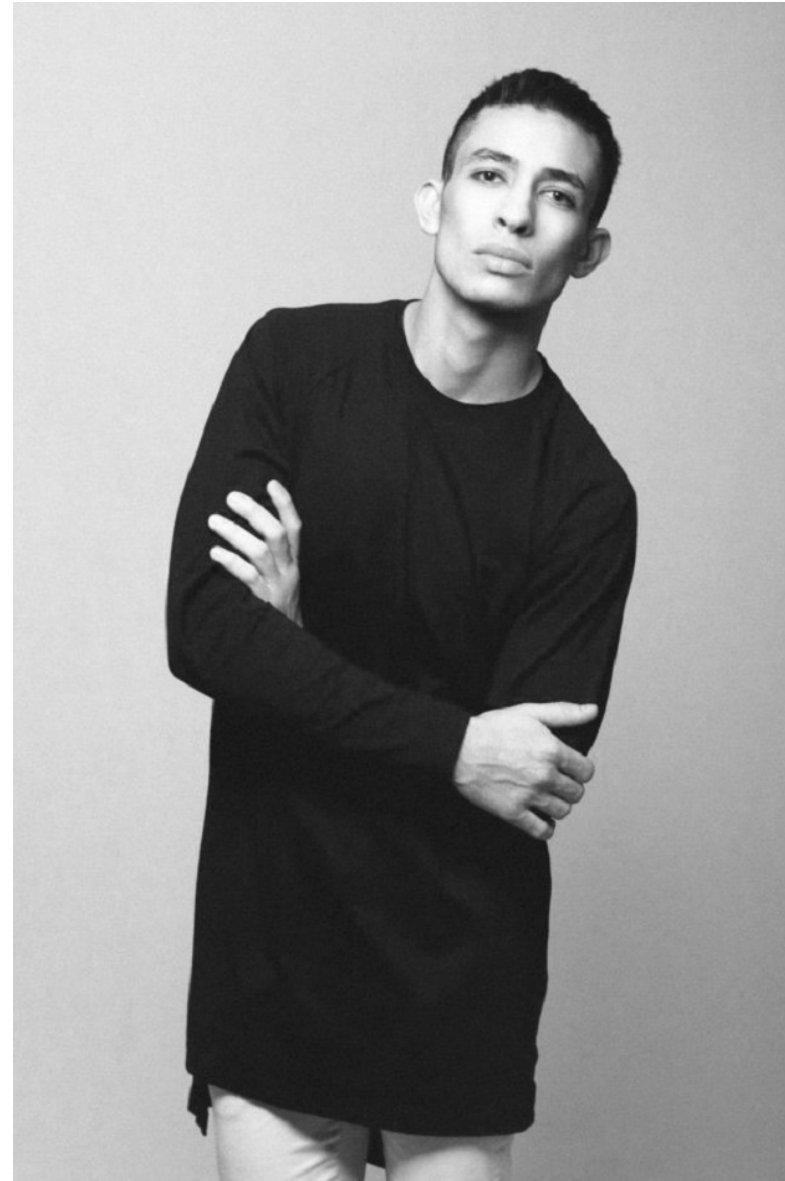

WILHELMINA DUBAI

MORAD B.

Height 183cm/6'0" Chest 102cm/40" Waist 81cm/32" Shoe 42 EU/8.5 US Hair Black Eyes Green

WILHELMINA DUBAI

MORAD B.

Height 183cm/6'0" Chest 102cm/40" Waist 81cm/32" Shoe 42 EU/8.5 US Hair Black Eyes Green

WILHELMINA DUBAI

MORAD B.

Height 183cm/6'0" Chest 102cm/40" Waist 81cm/32" Shoe 42 EU/8.5 US Hair Black Eyes Green