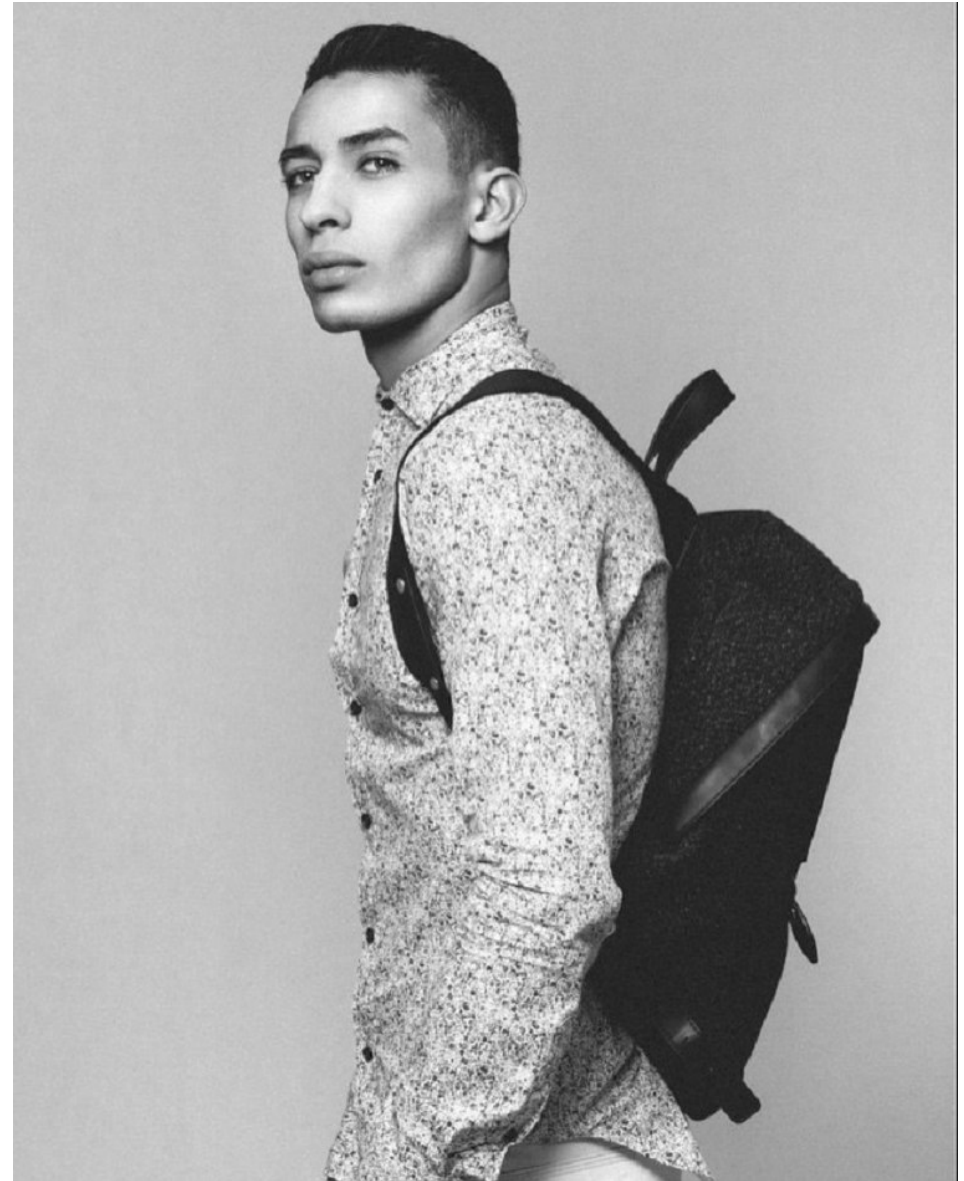

WILHELMINA DUBAI

MORAD B.

Height 183cm/6'0" Chest 102cm/40" Waist 81cm/32" Shoe 42 EU/8.5 US Hair Black Eyes Green

WILHELMINA DUBAI

MORAD B.

Height 183cm/6'0" Chest 102cm/40" Waist 81cm/32" Shoe 42 EU/8.5 US Hair Black Eyes Green

WILHELMINA DUBAI

MORAD B.

Height 183cm/6'0" Chest 102cm/40" Waist 81cm/32" Shoe 42 EU/8.5 US Hair Black Eyes Green