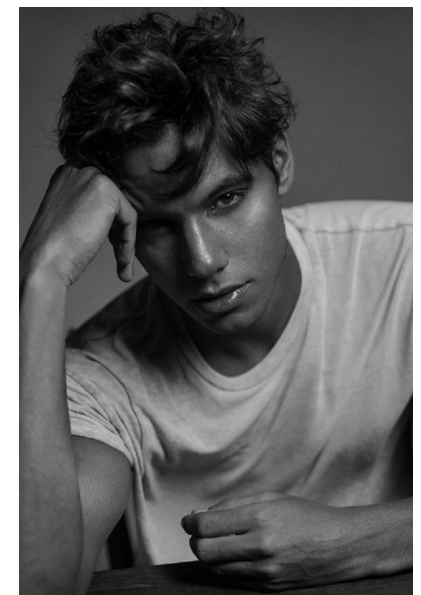

LAURENS T.

Height 188cm/6'2" Chest 97cm/38" Waist 50cm/19.5" Collar 38cm/15"
 Suit 101cm/40"/50 Shoe 45 EU/11 US Hair Black Eyes Hazel

WILHELMINA DUBAI

Loft Office Bldg 1, Entrance B, Dubai Media City, Studio 406
 PO Box 502137, Dubai, UAE
 + 971 4 451 9160 | info@wilhelminadubai.com