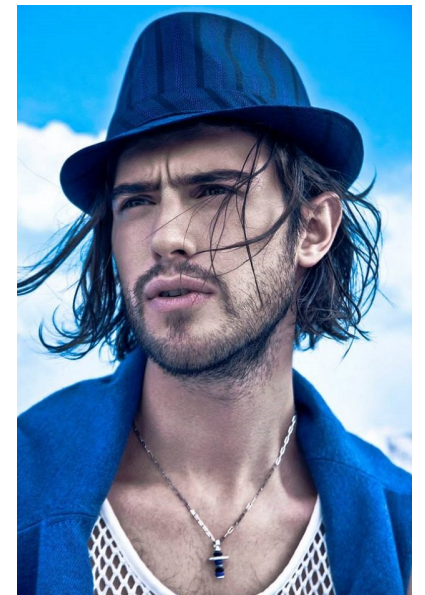

MAURO O.

Height 188cm/6'2" Chest 90cm/35.5" Waist 78cm/30.5" Suit 96cm/38"/48
Shoe 44 EU/10 US Hair Brown Eyes Green

WILHELMINA DUBAI

Loft Office Bldg 1, Entrance B, Dubai Media City, Studio 406

PO Box 502137, Dubai, UAE