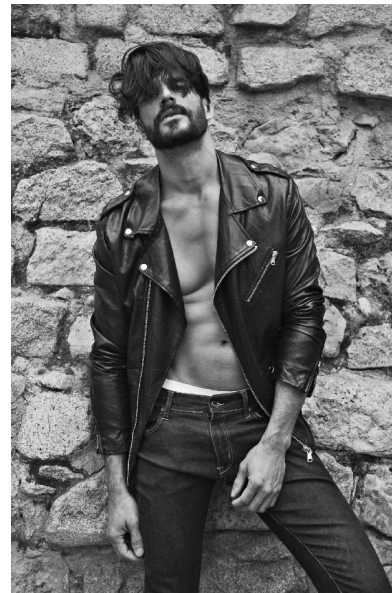

FRED V.

Height 182cm/5'11.5" Waist 83cm/32.5" Suit 99cm/39"/49
US Hair Black Eyes Hazel

WILHELMINA DUBAI

Loft Office Bldg 1, Entrance B, Dubai Media City, Studio 406

PO Box 502137, Dubai, UAE

+ 971 4 451 9160 | info@wilhelminadubai.com