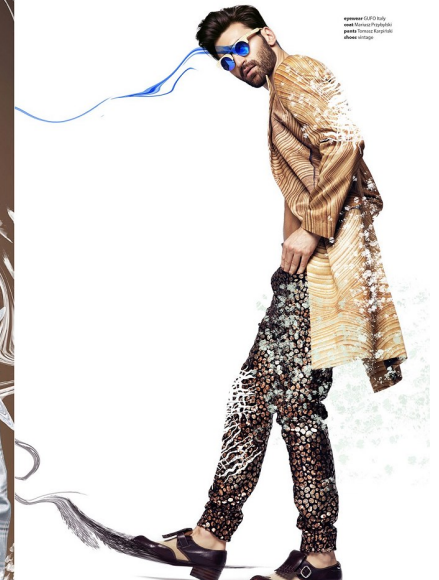

JACEK S.

Height 188cm/6'2" Chest 99cm/39" Waist 80cm/31.5" Suit 97cm/38"/48
 Shoe 43 EU/9.5 US Hair Brown Eyes Brown

WILHELMINADUBAI

Loft Office Bldg 1, Entrance B, Dubai Media City, Studio 406

PO Box 502137, Dubai, UAE