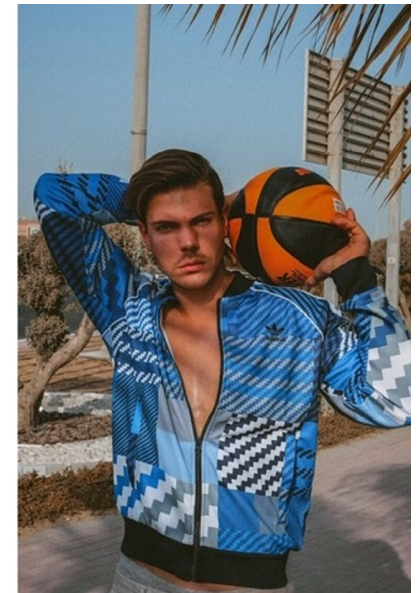

## NINOSLAV C.

Height 185cm/6'1" Chest 103cm/40.5" Waist 80cm/31.5" Suit 101cm/40"/50  
Shoe 44 EU/10 US Hair Brown Eyes Green

**PROLIFIC**  
QUARTERLY