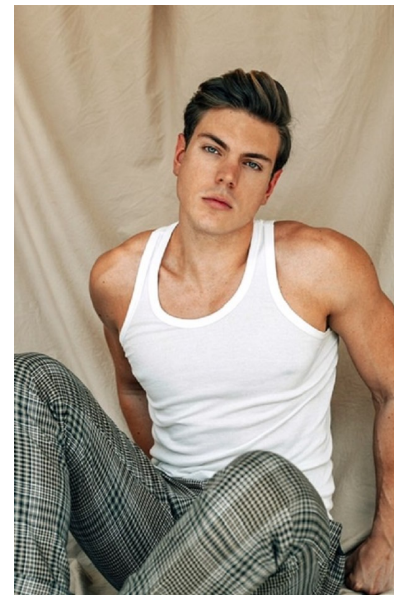

## NINOSLAV C.

Height 185cm/6'1" Chest 103cm/40.5" Waist 80cm/31.5" Suit 101cm/40"/50  
Shoe 44 EU/10 US Hair Brown Eyes Green

**PROLIFIC**  
QUARTERLY