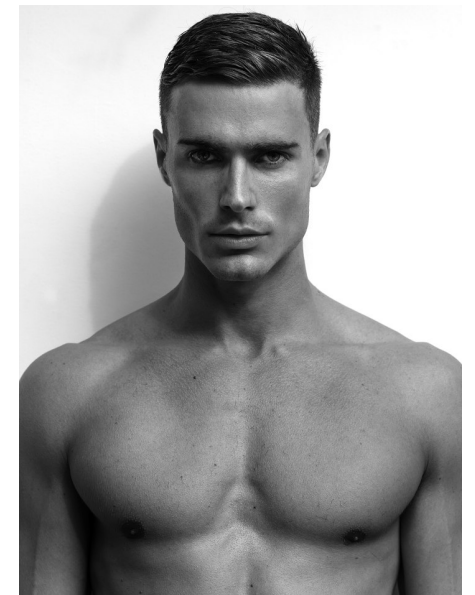

PETER D.

Height 187cm/6'1.5" Chest 99cm/39" Waist 84cm/33" Collar 40cm/15.5"
Shoe 40 EU/7.5 US Hair Brown Eyes Green

WILHELMINADUBAI

Loft Office Bldg 1, Entrance B, Dubai Media City, Studio 406

PO Box 502137, Dubai, UAE