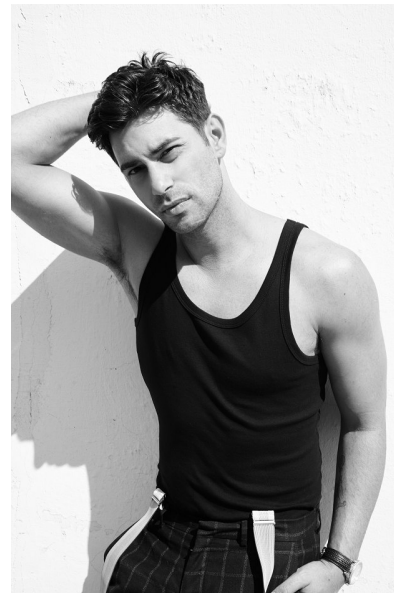

BOSKO H.

Height 188cm/6'2" Waist 84cm/33" Shoe 44 EU/10 US Hair Brown
Eyes Brown

WILHELMINA DUBAI

Loft Office Bldg 1, Entrance B, Dubai Media City, Studio 406

PO Box 502137, Dubai, UAE

+ 971 4 451 9160 | info@wilhelminadubai.com