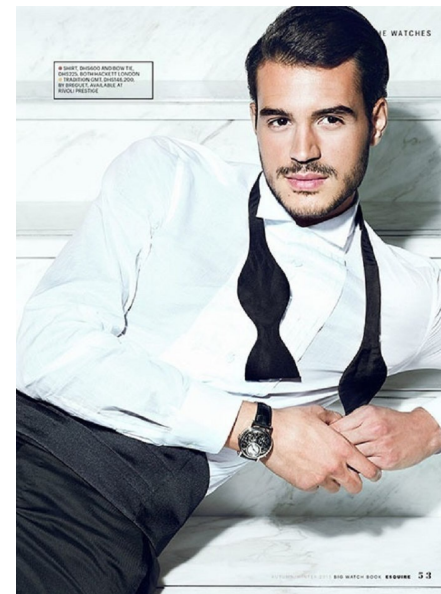

FELIPE G.

Height 189cm/6'2.5" Chest 98cm/38.5" Waist 81cm/32" Shoe 45 EU/11 US
Hair Brown Eyes Brown

WILHELMINA DUBAI

Loft Office Bldg 1, Entrance B, Dubai Media City, Studio 406
PO Box 502137, Dubai, UAE
+ 971 4 451 9160 | info@wilhelminadubai.com