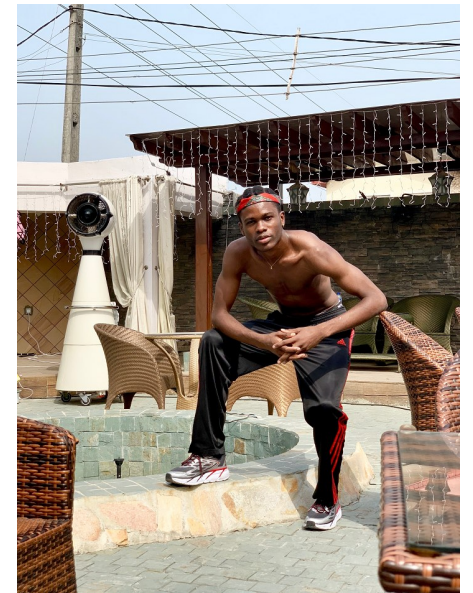

## UTHMAN B.

Height 188cm/6'2" Chest 91cm/36" Waist 76cm/30" Shoe 44 EU/10 US  
Hair Black Eyes Brown