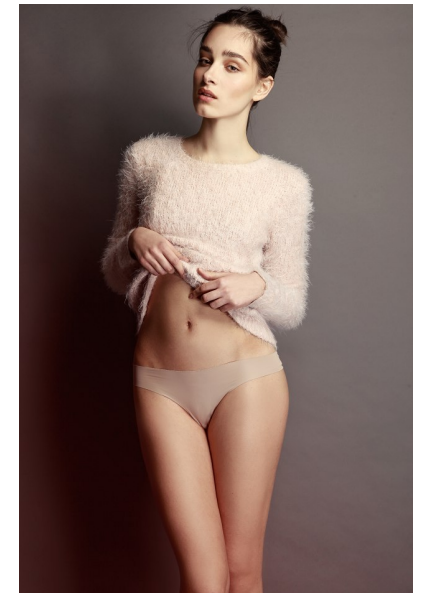

FRANCESCA B.

Height 180cm/5'11" Bust 83cm/32.5" Waist 62cm/24.5" Hips 90cm/35.5"
Dress 36 EU/6 US Shoe 41 EU/10 US Hair Brown Eyes Green

WILHELMINA DUBAI

Loft Office Bldg 1, Entrance B, Dubai Media City, Studio 406