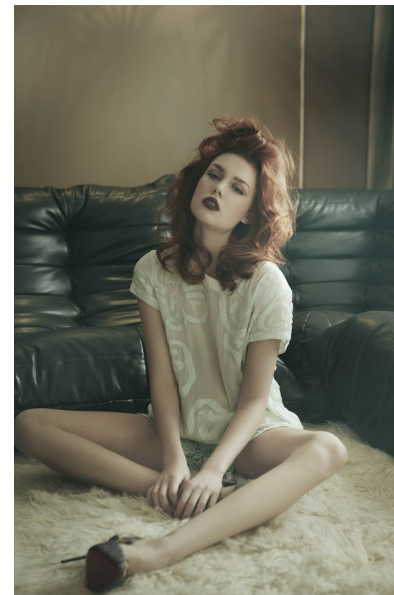

## CAMILLE D.

Height 175cm/5'9" Bust 76cm/30" Waist 61cm/24" Hips 84cm/33"  
Dress 34 EU/4 US Shoe 38.5 EU/7.5 US Hair Red Eyes Hazel