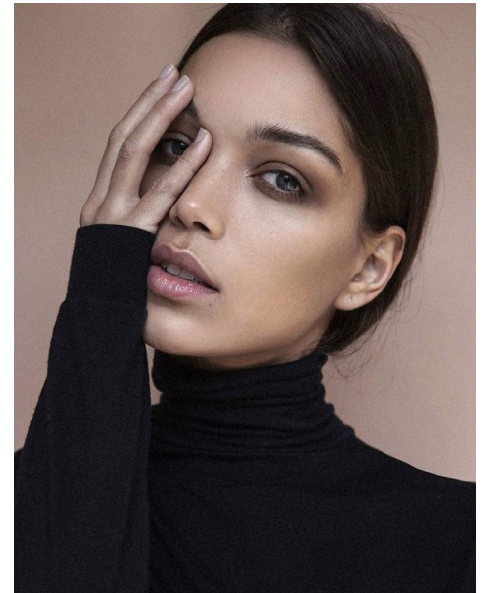

JACKY F.

Height 174cm/5'8.5" Bust 83cm/32.5" Waist 58cm/23" Hips 86cm/34"
Dress 34-36 EU/4-6 US Shoe 38 EU/7 US Hair Brown Eyes Green

WILHELMINA DUBAI

Loft Office Bldg 1, Entrance B, Dubai Media City, Studio 406
PO Box 502137, Dubai, UAE
+ 971 4 451 9160 | info@wilhelminadubai.com