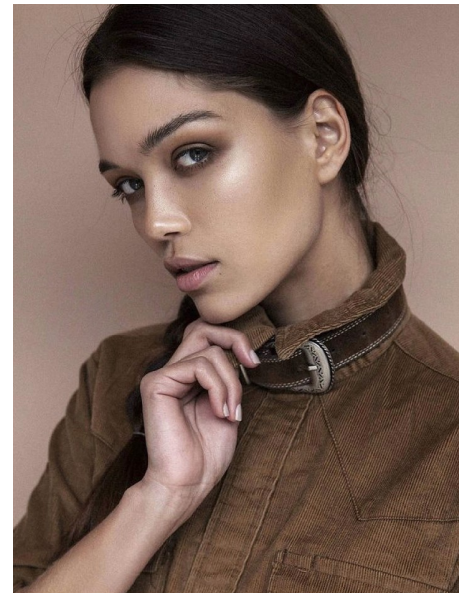

JACKY F.

Height 174cm/5'8.5" Bust 83cm/32.5" Waist 58cm/23" Hips 86cm/34"
Dress 34-36 EU/4-6 US Shoe 38 EU/7 US Hair Brown Eyes Green

WILHELMINA DUBAI

Loft Office Bldg 1, Entrance B, Dubai Media City, Studio 406
PO Box 502137, Dubai, UAE
+ 971 4 451 9160 | info@wilhelminadubai.com