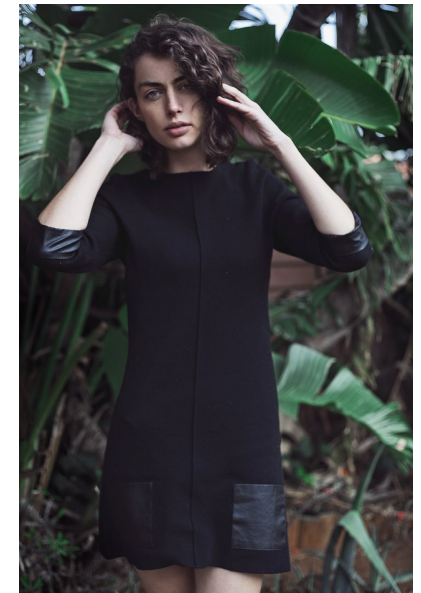

YOLANDI F.

Height 179cm/5'10.5" Bust 81cm/32" Waist 63cm/25" Hips 93cm/36.5"
Dress 36 EU/6 US Shoe 40.5 EU/9.5 US Hair Chestnut Eyes Brown

WILHELMINA DUBAI

Loft Office Bldg 1, Entrance B, Dubai Media City, Studio 406
PO Box 502137, Dubai, UAE
+ 971 4 451 9160 | info@wilhelminadubai.com