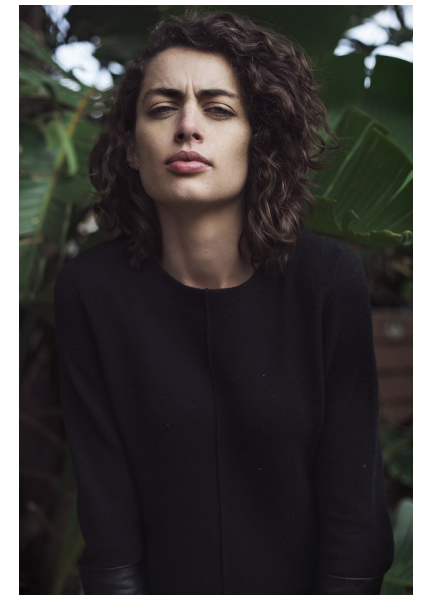

YOLANDI F.

Height 179cm/5'10.5" Bust 81cm/32" Waist 63cm/25" Hips 93cm/36.5"
Dress 36 EU/6 US Shoe 40.5 EU/9.5 US Hair Chestnut Eyes Brown

WILHELMINA DUBAI

Loft Office Bldg 1, Entrance B, Dubai Media City, Studio 406
PO Box 502137, Dubai, UAE
+ 971 4 451 9160 | info@wilhelminadubai.com