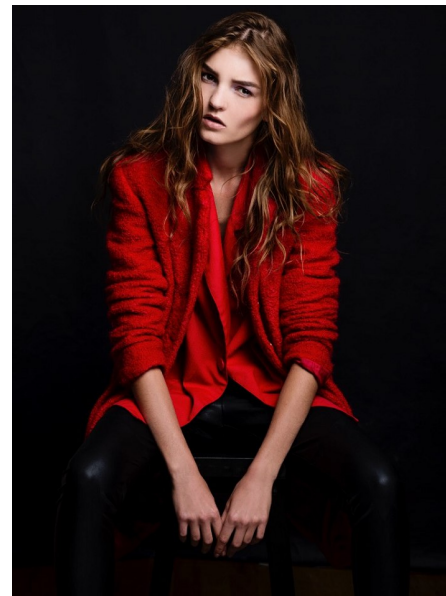

WILHELMINA DUBAI

Loft Office Bldg 1, Entrance B, Dubai Media City, Studio 406

PO Box 502137, Dubai, UAE

+ 971 4 451 9160 | info@wilhelminadubai.com