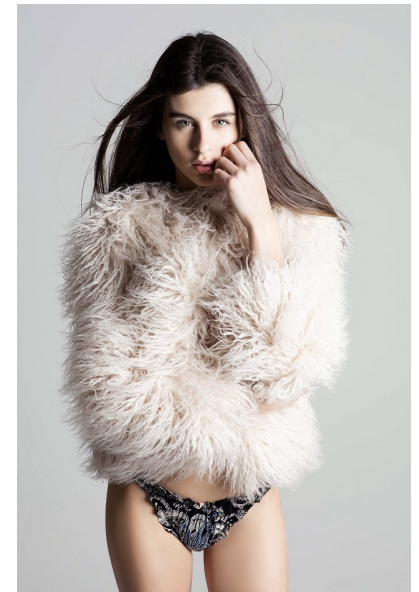

## FEDERICA C.

Height 176cm/5'9.5" Bust 81cm/32" Waist 62cm/24.5" Hips 89cm/35"  
Dress 36 EU/6 US Shoe 40 EU/9 US Hair Brown Eyes Green