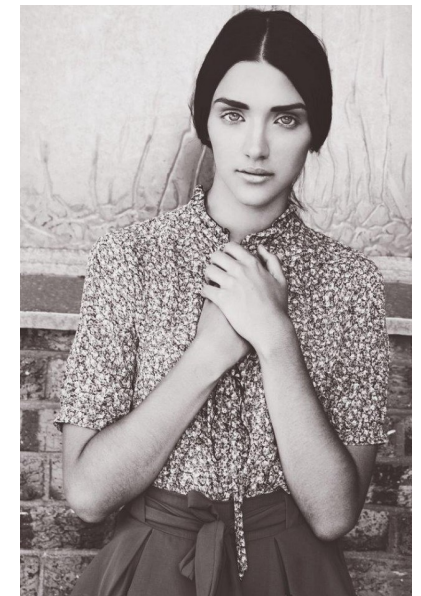

**COURTNEY S.**

Height 176cm/5'9.5" Bust 84cm/33" Waist 63cm/25" Hips 88cm/34.5"  
Shoe 39 EU/8 US Hair Dark Brown Eyes Blue/Green

**WILHELMINA**DUBAI

Loft Office Bldg 1, Entrance B, Dubai Media City, Studio 406  
PO Box 502137, Dubai, UAE  
+ 971 4 451 9160 | [info@wilhelminadubai.com](mailto:info@wilhelminadubai.com)