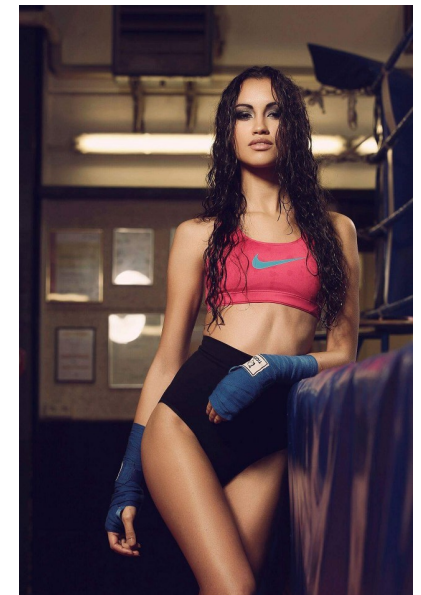

## LILLY E.

Height 173cm/5'8" Bust 88cm/34.5" C/D Waist 60cm/23.5" Hips 85cm/33.5"  
Shoe 38 EU/7 US Hair Brown Eyes Brown