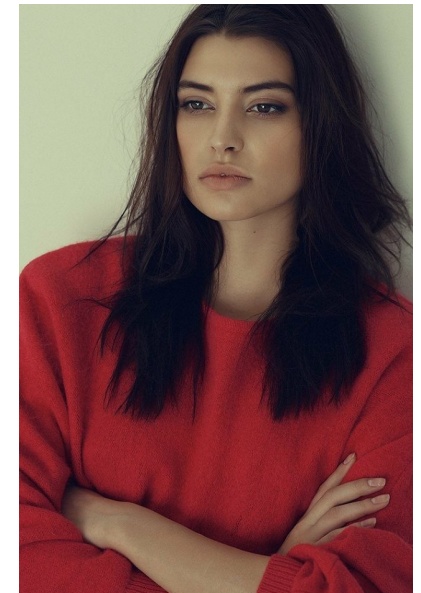

ALBINA K.

Height 174cm/5'8.5" Bust 88cm/34.5" Waist 61cm/24" Hips 88cm/34.5"
Dress 34-36 EU/4-6 US Shoe 39 EU/8 US Hair Brown Eyes Brown

WILHELMINA DUBAI

Loft Office Bldg 1, Entrance B, Dubai Media City, Studio 406