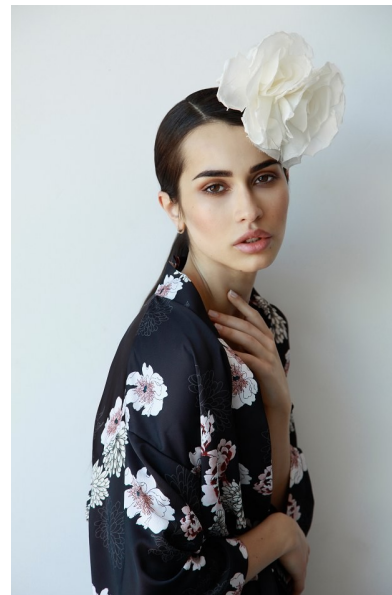

ELISABETTA P.

Height 172cm/5'7.5" Bust 80cm/31.5" Waist 62cm/24.5" Hips 88cm/34.5"
Dress 36 EU/6 US Shoe 38 EU/7 US Hair Brown Eyes Brown

WILHELMINA DUBAI

Loft Office Bldg 1, Entrance B, Dubai Media City, Studio 406