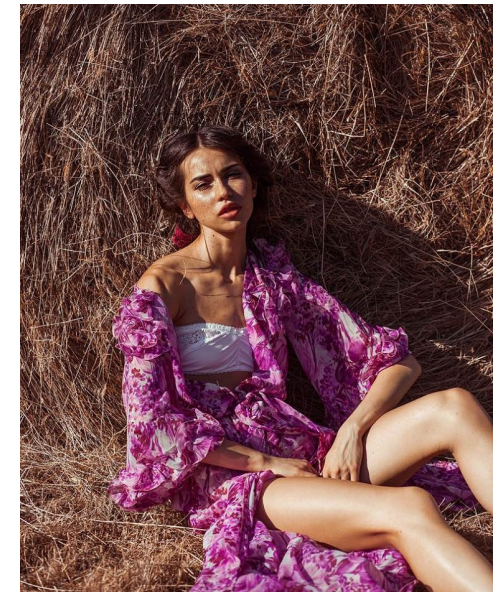

ELISABETTA P.

Height 172cm/5'7.5" Bust 80cm/31.5" Waist 62cm/24.5" Hips 88cm/34.5"
Dress 36 EU/6 US Shoe 38 EU/7 US Hair Brown Eyes Brown

WILHELMINA DUBAI

Loft Office Bldg 1, Entrance B, Dubai Media City, Studio 406