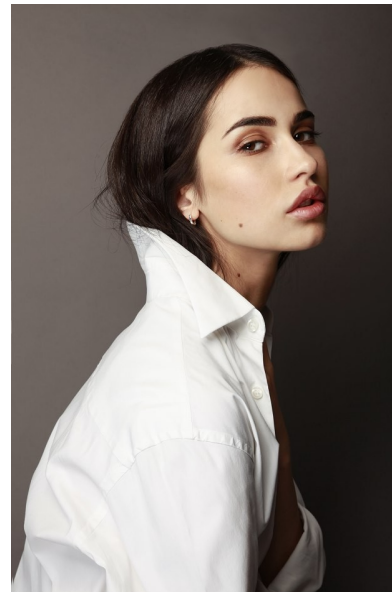

ELISABETTA P.

Height 172cm/5'7.5" Bust 80cm/31.5" Waist 62cm/24.5" Hips 88cm/34.5"
Dress 36 EU/6 US Shoe 38 EU/7 US Hair Brown Eyes Brown

WILHELMINA DUBAI

Loft Office Bldg 1, Entrance B, Dubai Media City, Studio 406