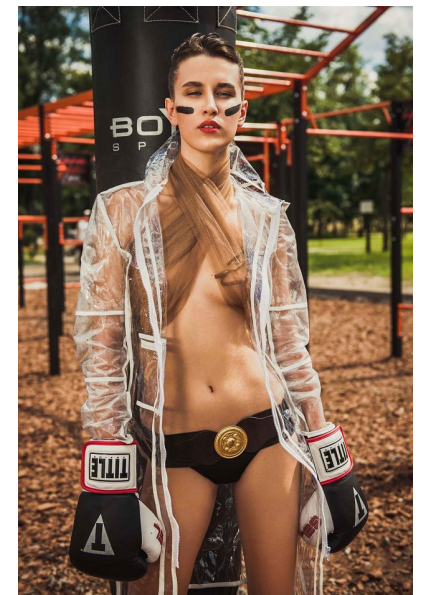

VALERIA M.

Height 180cm/5'11" Bust 85cm/33.5" Waist 62cm/24.5" Hips 89cm/35"
Dress 36 EU/6 US Shoe 40 EU/9 US Hair Brown Eyes Grey

WILHELMINA DUBAI

Loft Office Bldg 1, Entrance B, Dubai Media City, Studio 406