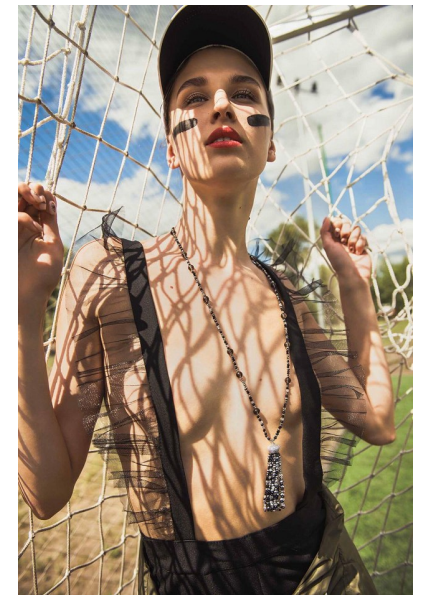

VALERIA M.

Height 180cm/5'11" Bust 85cm/33.5" Waist 62cm/24.5" Hips 89cm/35"
Dress 36 EU/6 US Shoe 40 EU/9 US Hair Brown Eyes Grey

WILHELMINA DUBAI

Loft Office Bldg 1, Entrance B, Dubai Media City, Studio 406