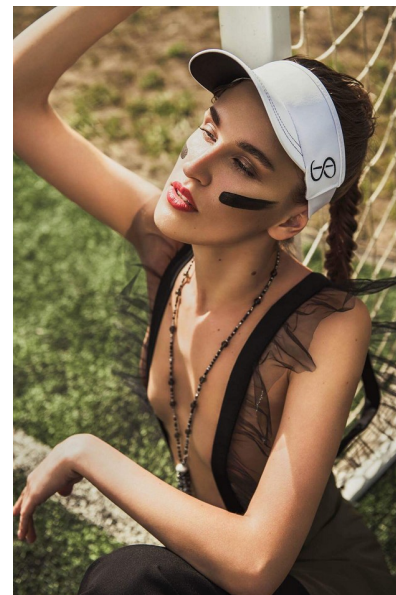

VALERIA M.

Height 180cm/5'11" Bust 85cm/33.5" Waist 62cm/24.5" Hips 89cm/35"
Dress 36 EU/6 US Shoe 40 EU/9 US Hair Brown Eyes Grey

WILHELMINA DUBAI

Loft Office Bldg 1, Entrance B, Dubai Media City, Studio 406