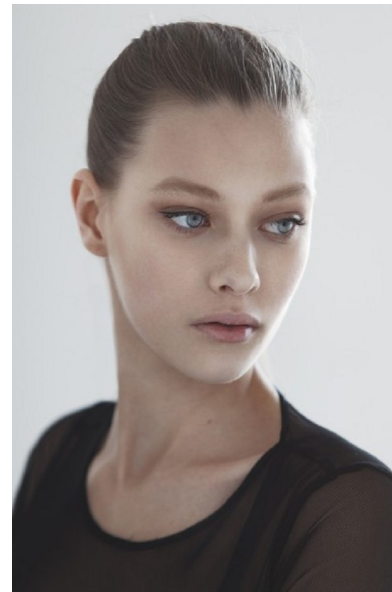

DASHA F.

Height 173cm/5'8" Bust 83cm/32.5" Waist 59cm/23" Hips 88cm/34.5"
Dress 36 EU/6 US Shoe 40 EU/9 US Hair Brown Eyes Blue

WILHELMINA DUBAI

Loft Office Bldg 1, Entrance B, Dubai Media City, Studio 406
PO Box 502137, Dubai, UAE
+ 971 4 451 9160 | info@wilhelminadubai.com