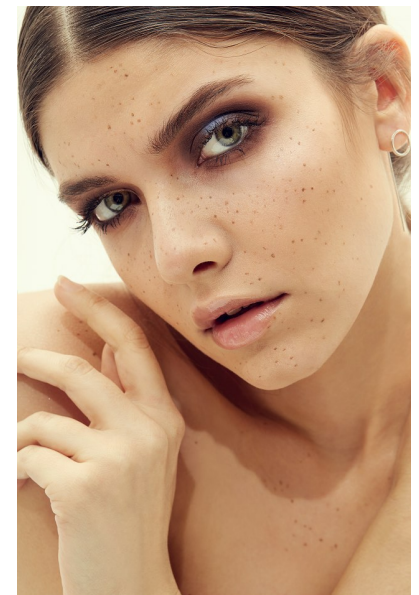

SASHA M.

Height 177cm/5'9.5" Bust 85cm/33.5" Waist 62cm/24.5" Hips 91cm/36"
Hair Brown Eyes Green

WILHELMINADUBAI

Loft Office Bldg 1, Entrance B, Dubai Media City, Studio 406
PO Box 502137, Dubai, UAE
+ 971 4 451 9160 | info@wilhelminadubai.com