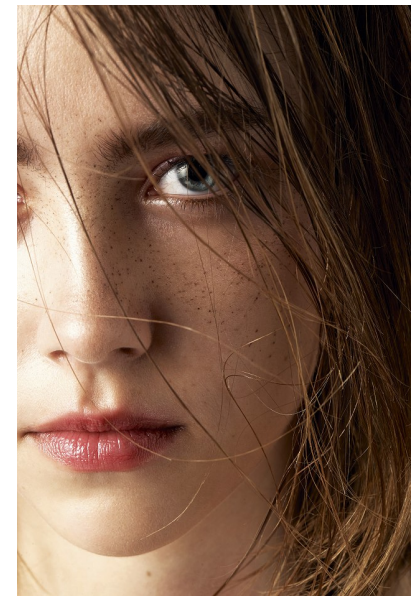

SOFIA M.

Height 172cm/5'7.5" Bust 79cm/31" Waist 63cm/25" Hips 91cm/36"
Shoe 38 EU/7 US Hair Brown Eyes Blue

WILHELMINADUBAI

Loft Office Bldg 1, Entrance B, Dubai Media City, Studio 406
PO Box 502137, Dubai, UAE
+ 971 4 451 9160 | info@wilhelminadubai.com