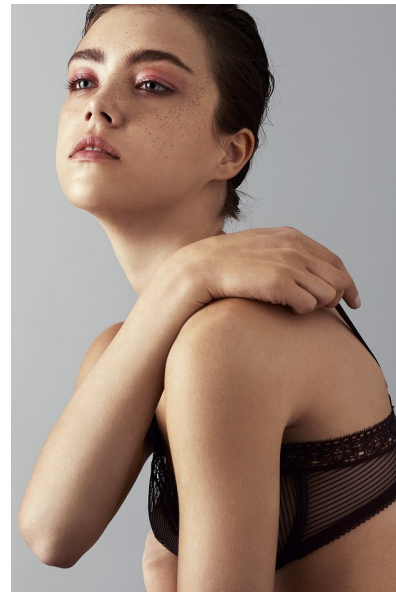

SOFIA M.

Height 172cm/5'7.5" Bust 79cm/31" Waist 63cm/25" Hips 91cm/36"
Shoe 38 EU/7 US Hair Brown Eyes Blue

WILHELMINADUBAI

Loft Office Bldg 1, Entrance B, Dubai Media City, Studio 406
PO Box 502137, Dubai, UAE
+ 971 4 451 9160 | info@wilhelminadubai.com