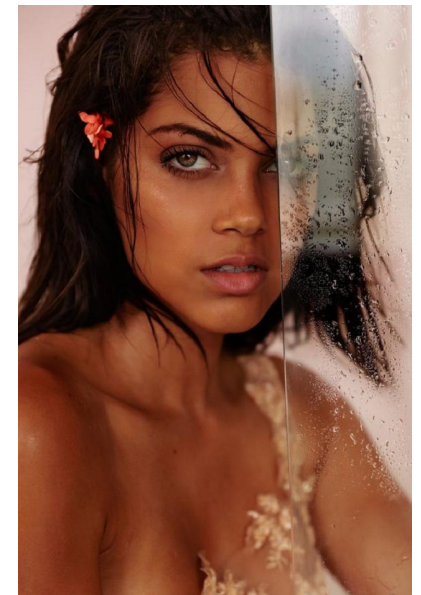

JOANA S.

Height 175cm/5'9" Bust 86cm/34" Waist 65cm/25.5" Hips 91cm/36"
Hair Brown Eyes Green

WILHELMINA DUBAI

Loft Office Bldg 1, Entrance B, Dubai Media City, Studio 406
PO Box 502137, Dubai, UAE
+ 971 4 451 9160 | info@wilhelminadubai.com