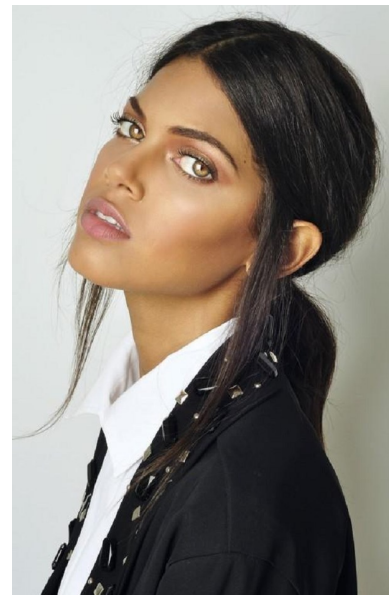

JOANA S.

Height 175cm/5'9" Bust 86cm/34" Waist 65cm/25.5" Hips 91cm/36"
Hair Brown Eyes Green

WILHELMINA DUBAI

Loft Office Bldg 1, Entrance B, Dubai Media City, Studio 406
PO Box 502137, Dubai, UAE
+ 971 4 451 9160 | info@wilhelminadubai.com