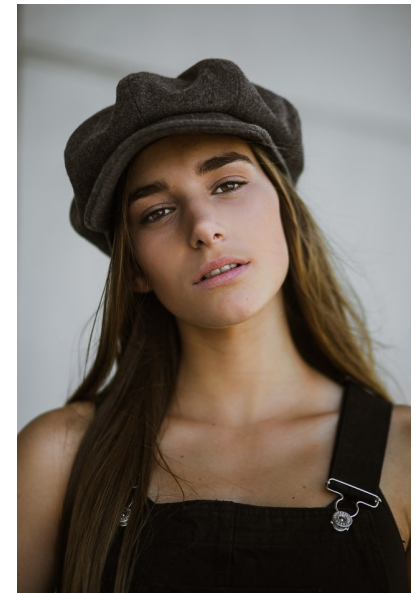

EMMA E.

Height 177cm/5'9.5" Bust 88cm/34.5" Waist 62cm/24.5" Hips 90cm/35.5"
Shoe 41 EU/10 US

WILHELMINA DUBAI

Loft Office Bldg 1, Entrance B, Dubai Media City, Studio 406
PO Box 502137, Dubai, UAE
+ 971 4 451 9160 | info@wilhelminadubai.com