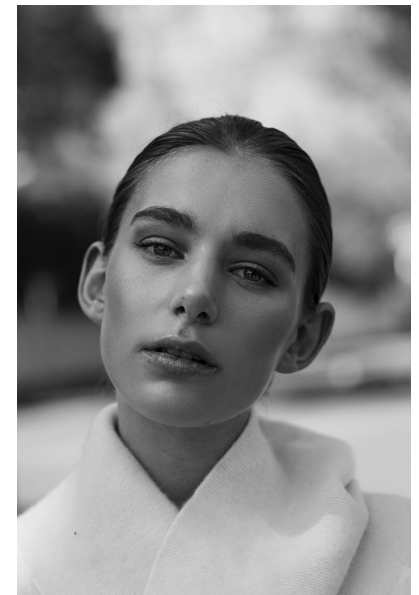

EMMA E.

Height 177cm/5'9.5" Bust 88cm/34.5" Waist 62cm/24.5" Hips 90cm/35.5"
Shoe 41 EU/10 US

WILHELMINA DUBAI

Loft Office Bldg 1, Entrance B, Dubai Media City, Studio 406
PO Box 502137, Dubai, UAE
+ 971 4 451 9160 | info@wilhelminadubai.com