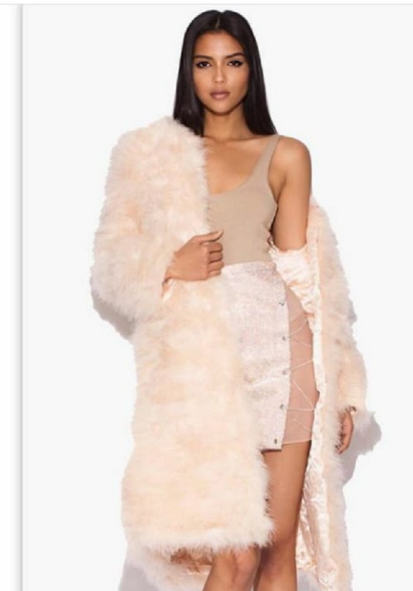

**LISA D.**

Height 180cm/5'11" Bust 81cm/32" Waist 63cm/25" Hips 93cm/36.5"  
Shoe 41 EU/10 US Hair Black Eyes Brown

**WILHELMINA**DUBAI

Loft Office Bldg 1, Entrance B, Dubai Media City, Studio 406

PO Box 502137, Dubai, UAE