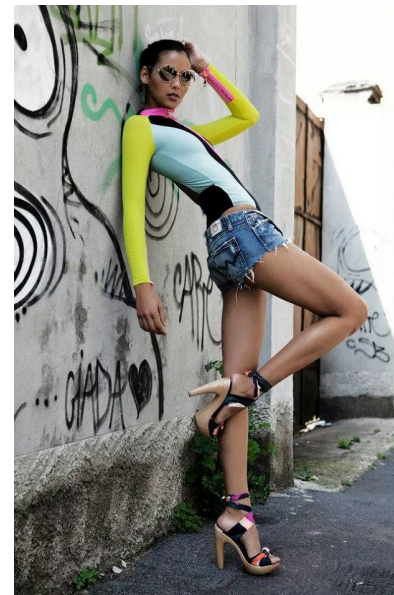

**LISA D.**

Height 180cm/5'11" Bust 81cm/32" Waist 63cm/25" Hips 93cm/36.5"  
Shoe 41 EU/10 US Hair Black Eyes Brown

**WILHELMINA**DUBAI

Loft Office Bldg 1, Entrance B, Dubai Media City, Studio 406

PO Box 502137, Dubai, UAE