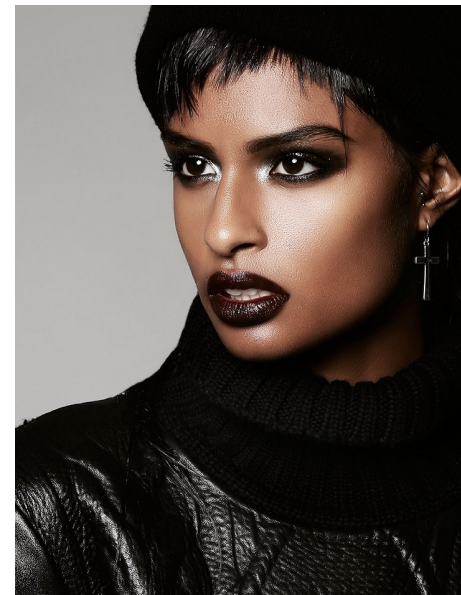

## DEHONNEY S.

Height 178cm/5'10" Bust 79cm/31" Waist 61cm/24" Hips 89cm/35"  
Shoe 40 EU/9 US Hair Light Brown