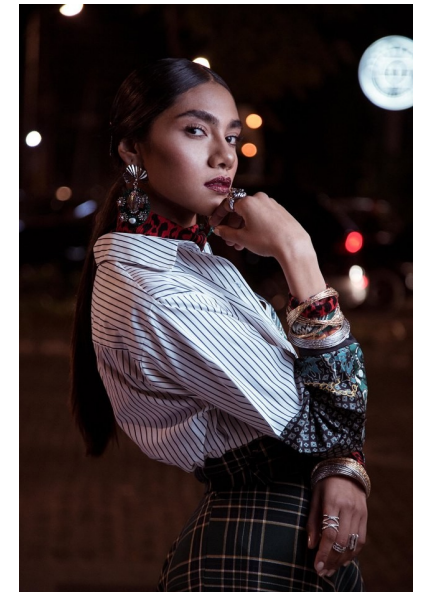

BRENDA L.

Height 177cm/5'9.5" Bust 86cm/34" Waist 63cm/25" Hips 91cm/36"
Hair Brown Eyes Brown

WILHELMINADUBAI

Loft Office Bldg 1, Entrance B, Dubai Media City, Studio 406

PO Box 502137, Dubai, UAE

+ 971 4 451 9160 | info@wilhelminadubai.com