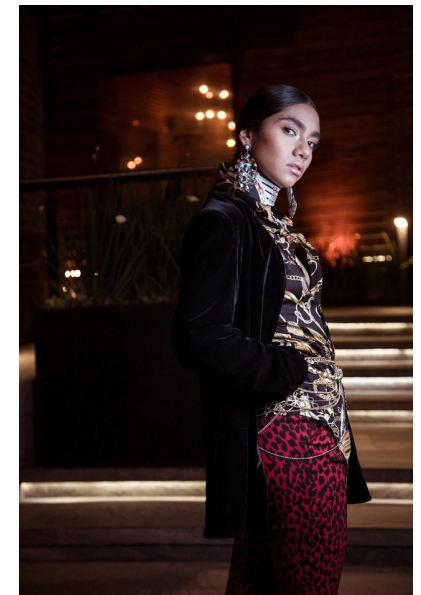

BRENDA L.

Height 177cm/5'9.5" Bust 86cm/34" Waist 63cm/25" Hips 91cm/36"
Hair Brown Eyes Brown

WILHELMINADUBAI

Loft Office Bldg 1, Entrance B, Dubai Media City, Studio 406

PO Box 502137, Dubai, UAE

+ 971 4 451 9160 | info@wilhelminadubai.com