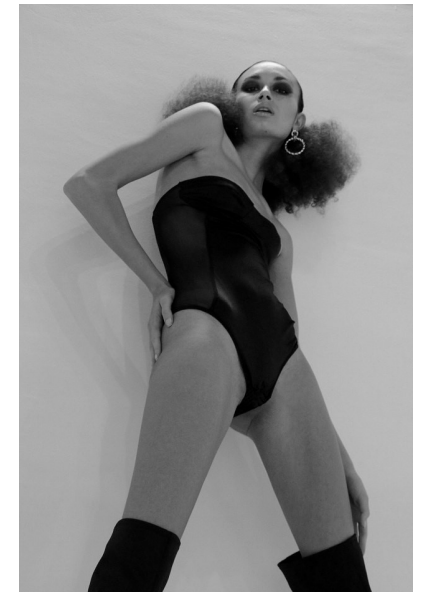

BRIANNA G.

Height 178cm/5'10" Bust 78cm/30.5" Waist 61cm/24" Hips 86cm/34"

WILHELMINADUBAI

Loft Office Bldg 1, Entrance B, Dubai Media City, Studio 406

PO Box 502137, Dubai, UAE

+ 971 4 451 9160 | info@wilhelminadubai.com