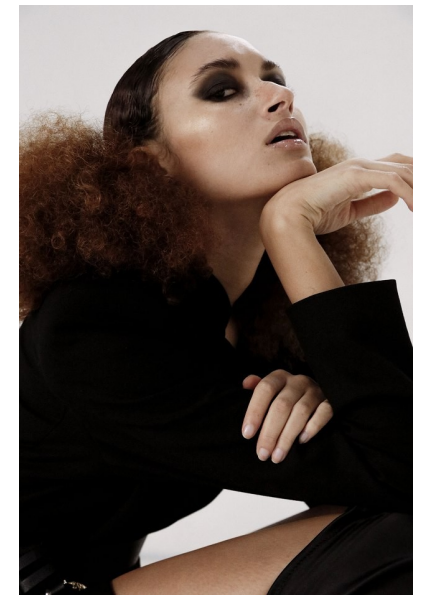

BRIANNA G.

Height 178cm/5'10" Bust 78cm/30.5" Waist 61cm/24" Hips 86cm/34"

WILHELMINADUBAI

Loft Office Bldg 1, Entrance B, Dubai Media City, Studio 406

PO Box 502137, Dubai, UAE

+ 971 4 451 9160 | info@wilhelminadubai.com