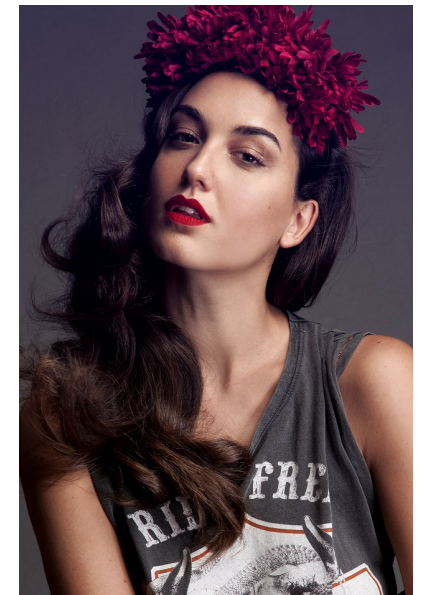

ALESSANDRA R.

Height 175cm/5'9" Bust 88cm/34.5" Waist 65cm/25.5" Hips 93cm/36.5"
Dress 36 EU/6 US Shoe 39 EU/8 US Hair Brown Eyes Brown

WILHELMINA DUBAI

Loft Office Bldg 1, Entrance B, Dubai Media City, Studio 406