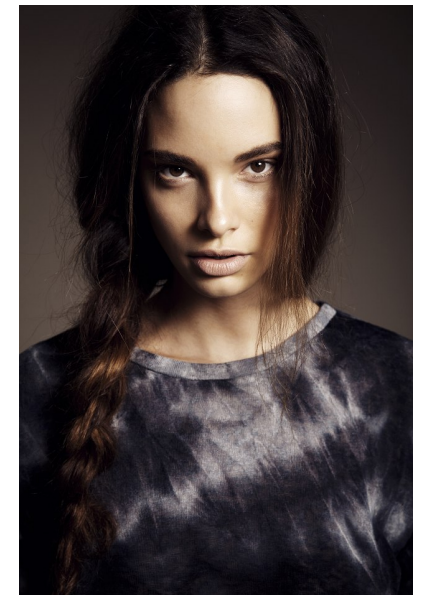

**JAQUELINE R.**

Height 176cm/5'9.5" Bust 85cm/33.5" Waist 61cm/24" Hips 92cm/36"  
Dress 36 EU/6 US Shoe 40 EU/9 US Hair Brown Eyes Brown

**WILHELMINA**DUBAI

Loft Office Bldg 1, Entrance B, Dubai Media City, Studio 406