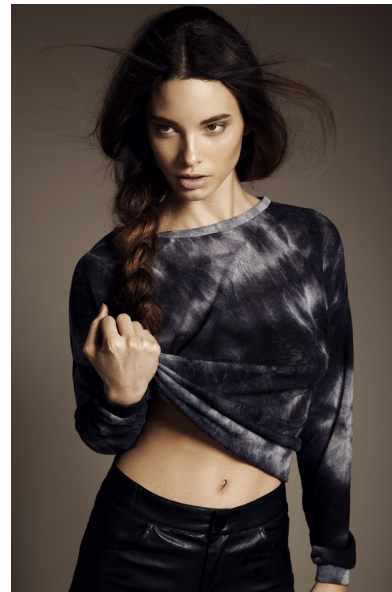

**JAQUELINE R.**

Height 176cm/5'9.5" Bust 85cm/33.5" Waist 61cm/24" Hips 92cm/36"  
Dress 36 EU/6 US Shoe 40 EU/9 US Hair Brown Eyes Brown

**WILHELMINA**DUBAI

Loft Office Bldg 1, Entrance B, Dubai Media City, Studio 406