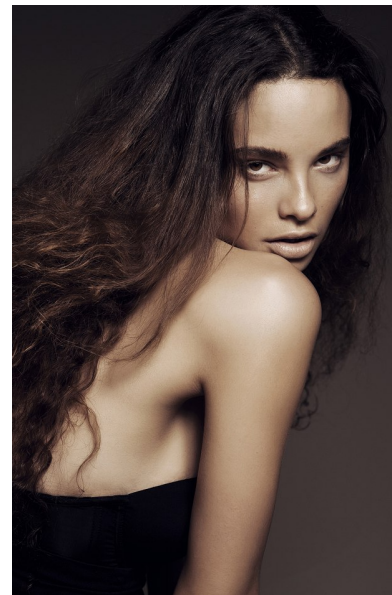

**JAQUELINE R.**

Height 176cm/5'9.5" Bust 85cm/33.5" Waist 61cm/24" Hips 92cm/36"  
Dress 36 EU/6 US Shoe 40 EU/9 US Hair Brown Eyes Brown

**WILHELMINA**DUBAI

Loft Office Bldg 1, Entrance B, Dubai Media City, Studio 406