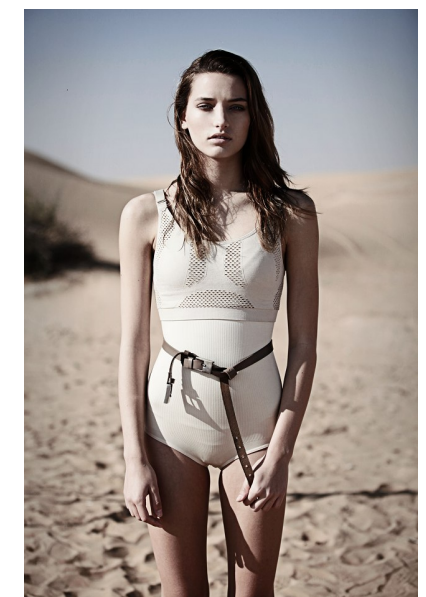

MILLIE W.

Height 172cm/5'7.5" Bust 81cm/32" Waist 58cm/23" Hips 90cm/35.5"
Dress 36 EU/6 US Shoe 39 EU/8 US Hair Light Brown Eyes Blue/Green

WILHELMINA DUBAI

Loft Office Bldg 1, Entrance B, Dubai Media City, Studio 406