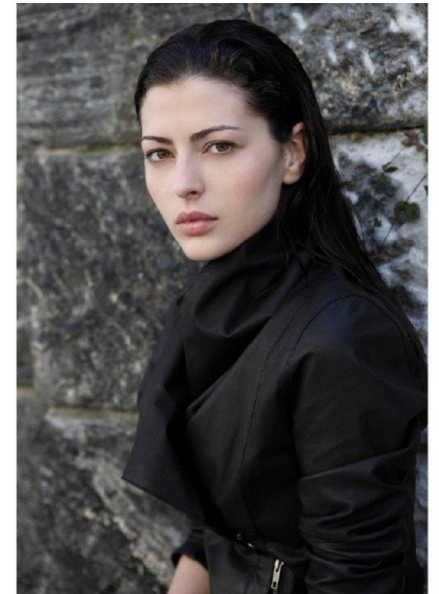

ELISABETH R.

Height 174cm/5'8.5" Bust 82cm/32.5" Waist 61cm/24" Hips 92cm/36"
Dress 36 EU/6 US Shoe 37 EU/6 US Hair Brunette Eyes Green

WILHELMINA DUBAI

Loft Office Bldg 1, Entrance B, Dubai Media City, Studio 406
PO Box 502137, Dubai, UAE
+ 971 4 451 9160 | info@wilhelminadubai.com