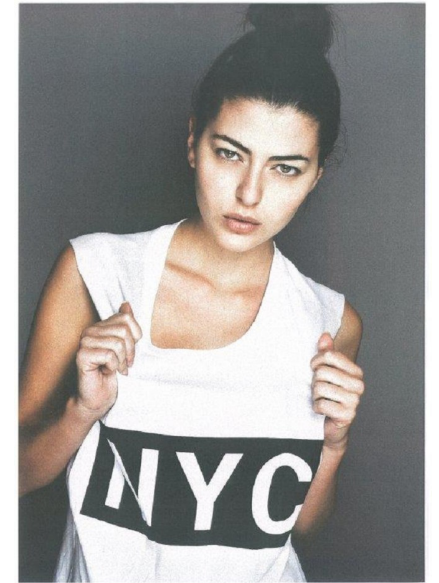

ELISABETH R.

Height 174cm/5'8.5" Bust 82cm/32.5" Waist 61cm/24" Hips 92cm/36"
Dress 36 EU/6 US Shoe 37 EU/6 US Hair Brunette Eyes Green

WILHELMINA DUBAI

Loft Office Bldg 1, Entrance B, Dubai Media City, Studio 406
PO Box 502137, Dubai, UAE
+ 971 4 451 9160 | info@wilhelminadubai.com