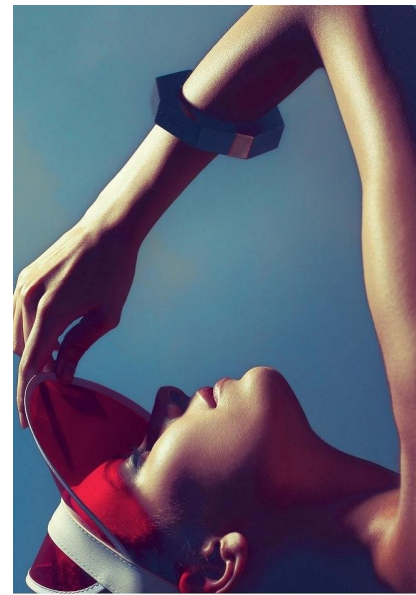

LINDE H.

Height 180cm/5'11" Bust 85cm/33.5" Waist 62cm/24.5" Hips 90cm/35.5"
Dress 36 EU/6 US Shoe 38 EU/7 US Hair Black Eyes Blue

WILHELMINA DUBAI

Loft Office Bldg 1, Entrance B, Dubai Media City, Studio 406