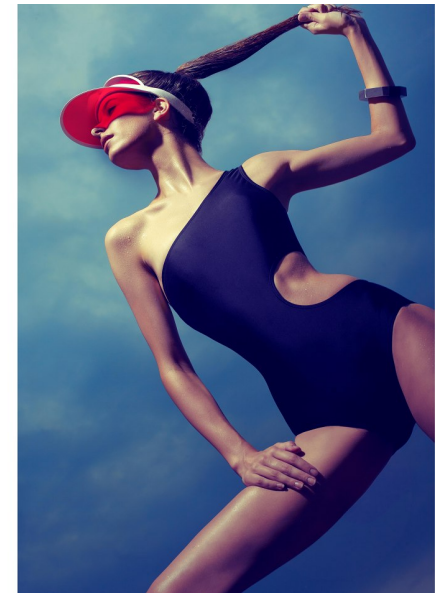

LINDE H.

Height 180cm/5'11" Bust 85cm/33.5" Waist 62cm/24.5" Hips 90cm/35.5"
Dress 36 EU/6 US Shoe 38 EU/7 US Hair Black Eyes Blue

WILHELMINA DUBAI

Loft Office Bldg 1, Entrance B, Dubai Media City, Studio 406