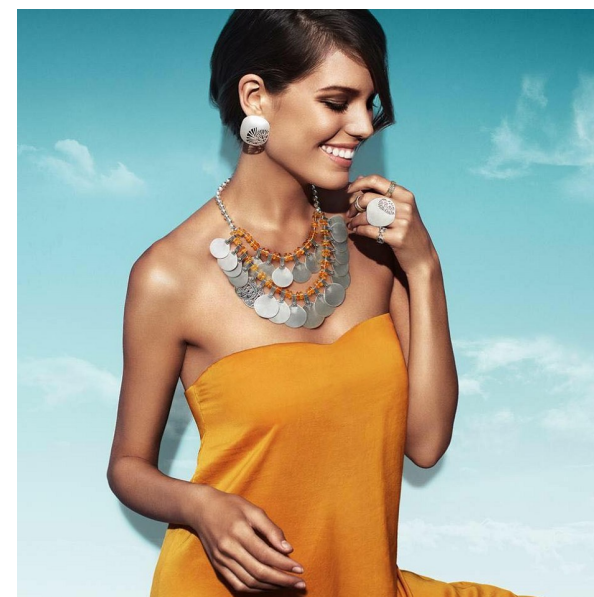

ANA C.

Height 176cm/5'9.5" Bust 88cm/34.5" Waist 63cm/25" Hips 90cm/35.5"
Dress 36-38 EU/6-8 US Shoe 39 EU/8 US Hair Brown Eyes Amber

WILHELMINA DUBAI

Loft Office Bldg 1, Entrance B, Dubai Media City, Studio 406
PO Box 502137, Dubai, UAE
+ 971 4 451 9160 | info@wilhelminadubai.com