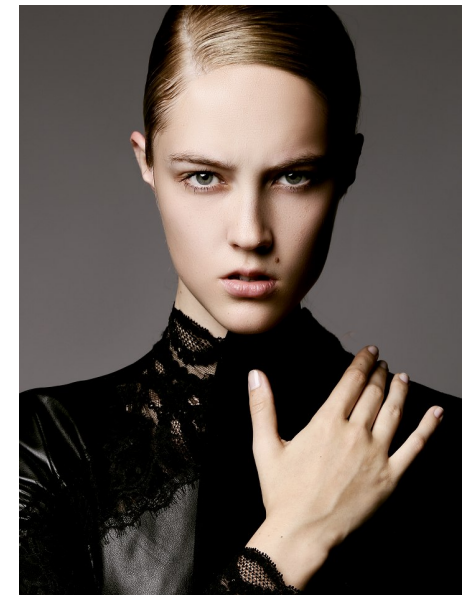

MIKAYLA M.

Height 177cm/5'9.5" Bust 85cm/33.5" Waist 62cm/24.5" Hips 90cm/35.5"
Dress 36 EU/6 US Hair Blonde Eyes Blue/Green

WILHELMINA DUBAI

Loft Office Bldg 1, Entrance B, Dubai Media City, Studio 406

PO Box 502137, Dubai, UAE