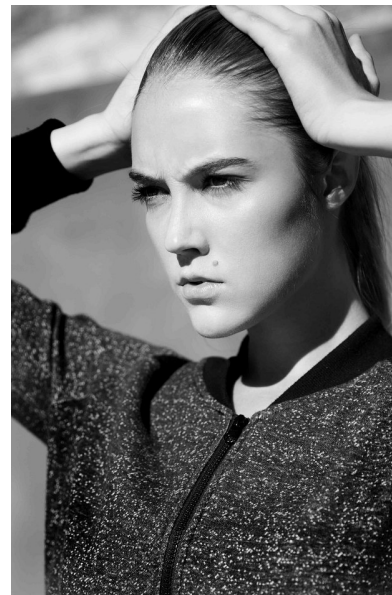

MIKAYLA M.

Height 177cm/5'9.5" Bust 85cm/33.5" Waist 62cm/24.5" Hips 90cm/35.5"
Dress 36 EU/6 US Hair Blonde Eyes Blue/Green

WILHELMINA DUBAI

Loft Office Bldg 1, Entrance B, Dubai Media City, Studio 406

PO Box 502137, Dubai, UAE