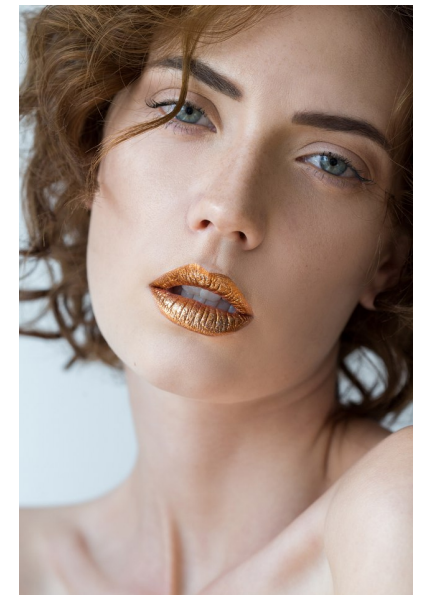

STACEY W.

Height 179cm/5'10.5" Bust 81cm/32" Waist 60cm/23.5" Hips 88cm/34.5"
Dress 36 EU/6 US Shoe 39 EU/8 US Hair Brunette Eyes Blue

WILHELMINA DUBAI

Loft Office Bldg 1, Entrance B, Dubai Media City, Studio 406