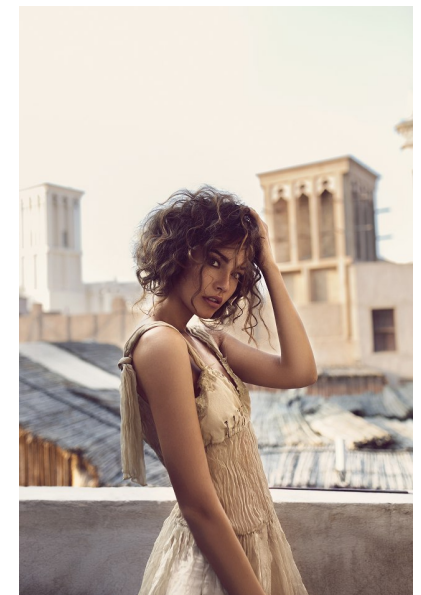

SANJA V.

Height 182cm/5'11.5" Bust 87cm/34.5" Waist 64cm/25" Hips 95cm/37.5"
Dress 36-38 EU/6-8 US Shoe 40 EU/9 US Hair Brunette Eyes Green

WILHELMINA DUBAI

Loft Office Bldg 1, Entrance B, Dubai Media City, Studio 406