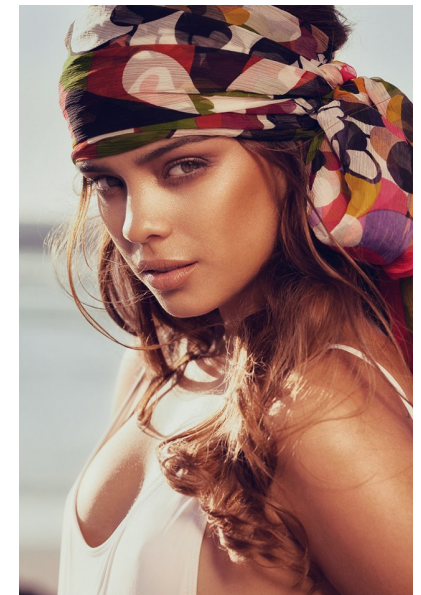

ASHLEIGH H.

Height 165cm/5'5" Bust 83cm/32.5" Waist 64cm/25" Hips 85cm/33.5"
Shoe 37 EU/6 US Hair Brown Eyes Hazel

WILHELMINADUBAI

Loft Office Bldg 1, Entrance B, Dubai Media City, Studio 406

PO Box 502137, Dubai, UAE