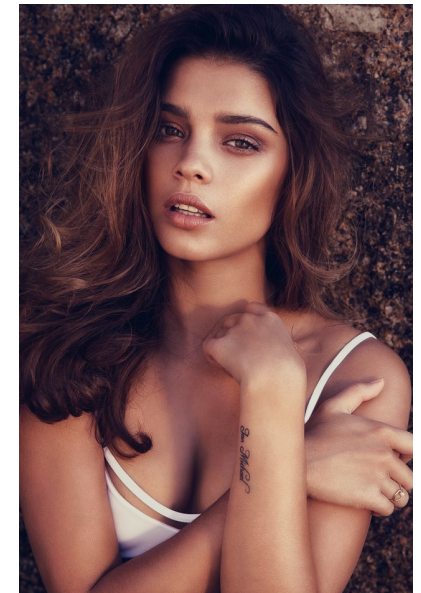

ASHLEIGH H.

Height 165cm/5'5" Bust 83cm/32.5" Waist 64cm/25" Hips 85cm/33.5"
Shoe 37 EU/6 US Hair Brown Eyes Hazel

WILHELMINADUBAI

Loft Office Bldg 1, Entrance B, Dubai Media City, Studio 406

PO Box 502137, Dubai, UAE