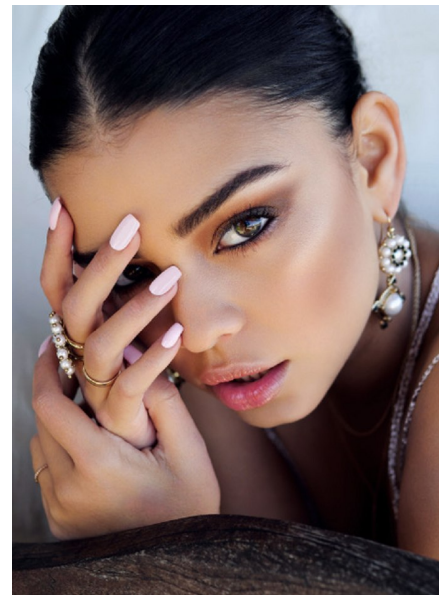

ASHLEIGH H.

Height 165cm/5'5" Bust 83cm/32.5" Waist 64cm/25" Hips 85cm/33.5"
Shoe 37 EU/6 US Hair Brown Eyes Hazel

WILHELMINADUBAI

Loft Office Bldg 1, Entrance B, Dubai Media City, Studio 406

PO Box 502137, Dubai, UAE