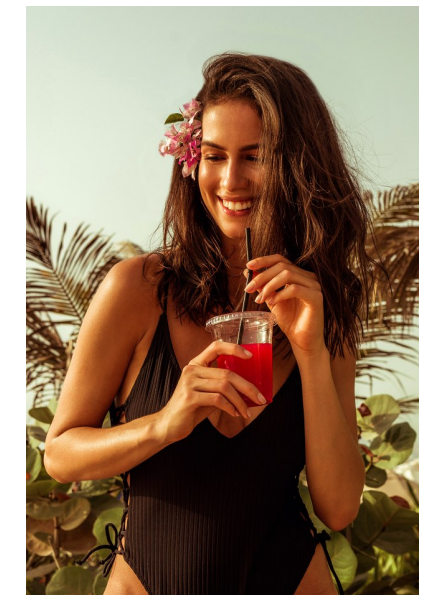

PAULA B.

Height 178cm/5'10" Bust 84cm/33" Waist 61cm/24" Hips 90cm/35.5"
Dress 36-38 EU/6-8 US Shoe 41 EU/10 US Hair Brown Eyes Brown

WILHELMINADUBAI

Loft Office Bldg 1, Entrance B, Dubai Media City, Studio 406