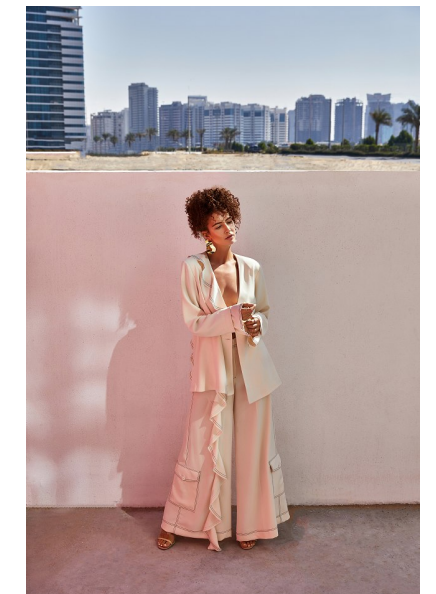

SASHA B.

Height 177cm/5'9.5" Bust 86cm/34" Waist 60cm/23.5" Hips 89cm/35"
Dress 36 EU/6 US Shoe 39 EU/8 US Hair Brown Eyes Green

WILHELMINADUBAI

Loft Office Bldg 1, Entrance B, Dubai Media City, Studio 406