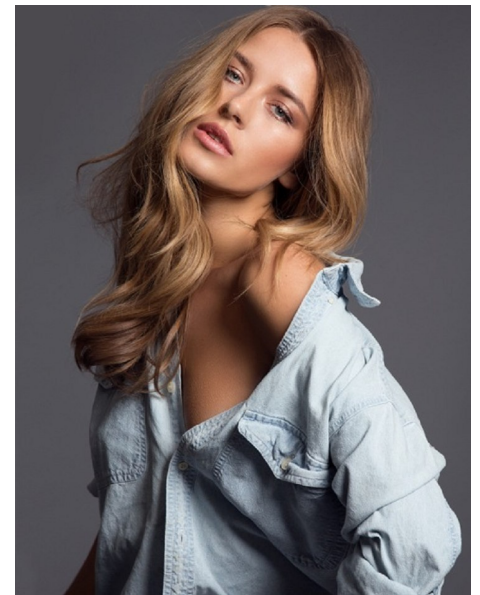

**DIANA G.**

Height 178cm/5'10" Bust 88cm/34.5" Waist 60cm/23.5" Hips 90cm/35.5"  
Shoe 39 EU/8 US

**WILHELMINA**DUBAI

Loft Office Bldg 1, Entrance B, Dubai Media City, Studio 406

PO Box 502137, Dubai, UAE