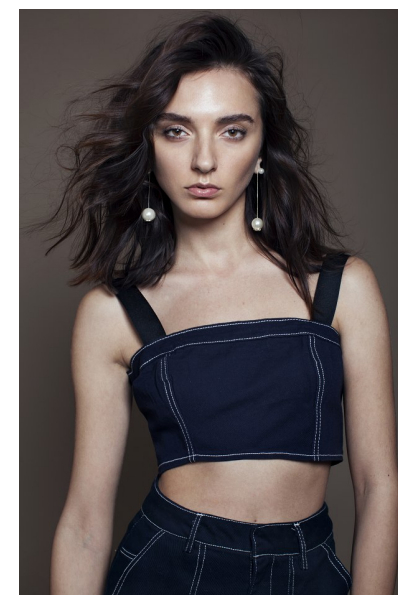

ANITA N.

Height 180cm/5'11" Bust 85cm/33.5" Waist 60cm/23.5" Hips 89cm/35"
Dress 41 EU/11 US Shoe 40 EU/9 US Hair Brown Eyes Brown

WILHELMINADUBAI

Loft Office Bldg 1, Entrance B, Dubai Media City, Studio 406
PO Box 502137, Dubai, UAE
+ 971 4 451 9160 | info@wilhelminadubai.com