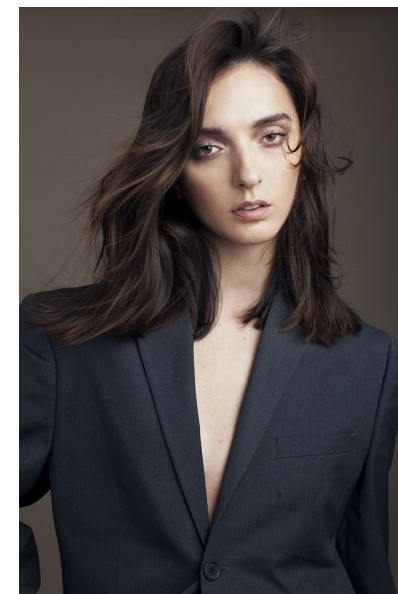

ANITA N.

Height 180cm/5'11" Bust 85cm/33.5" Waist 60cm/23.5" Hips 89cm/35"
Dress 41 EU/11 US Shoe 40 EU/9 US Hair Brown Eyes Brown

WILHELMINADUBAI

Loft Office Bldg 1, Entrance B, Dubai Media City, Studio 406
PO Box 502137, Dubai, UAE
+ 971 4 451 9160 | info@wilhelminadubai.com