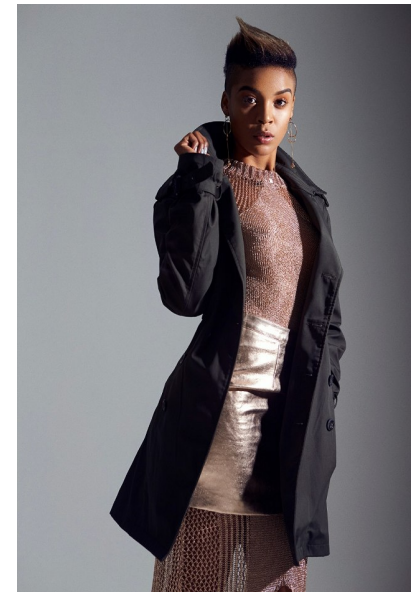

JAYDEAN H.

Height 174cm/5'8.5" Bust 81cm/32" Waist 63cm/25" Hips 94cm/37"
Dress 32 EU/2 US Shoe 39 EU/8 US Hair Black Eyes Brown

WILHELMINADUBAI

Loft Office Bldg 1, Entrance B, Dubai Media City, Studio 406