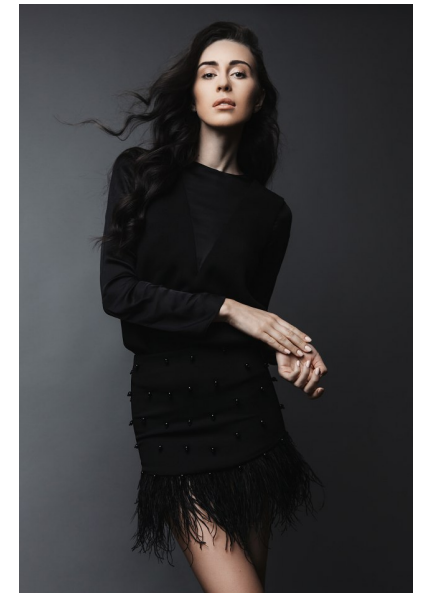

ELVIRA S.

Height 178cm/5'10" Bust 84cm/33" Waist 60cm/23.5" Hips 91cm/36"
Dress 36 EU/6 US Shoe 39 EU/8 US Hair Brunette Eyes Brown

WILHELMINADUBAI

Loft Office Bldg 1, Entrance B, Dubai Media City, Studio 406