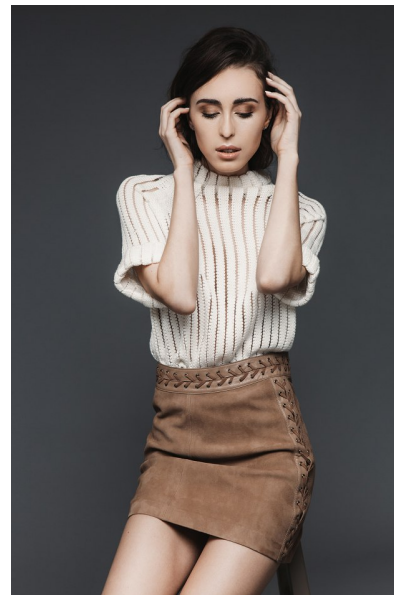

ELVIRA S.

Height 178cm/5'10" Bust 84cm/33" Waist 60cm/23.5" Hips 91cm/36"
Dress 36 EU/6 US Shoe 39 EU/8 US Hair Brunette Eyes Brown

WILHELMINADUBAI

Loft Office Bldg 1, Entrance B, Dubai Media City, Studio 406