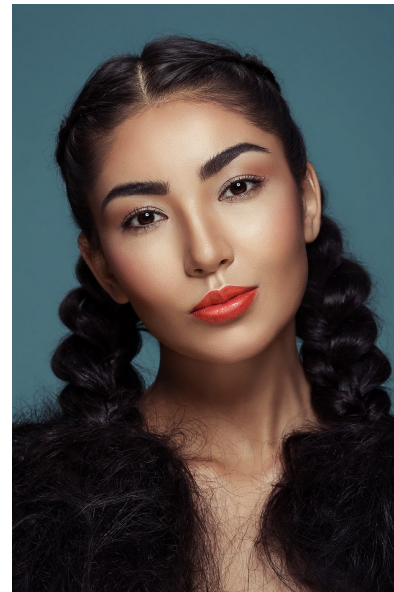

GUZAL G.

Height 173cm/5'8" Bust 82cm/32.5" Waist 63cm/25" Hips 90cm/35.5"
Dress 36 EU/6 US Shoe 40 EU/9 US Hair Black Eyes Brown

WILHELMINA DUBAI

Loft Office Bldg 1, Entrance B, Dubai Media City, Studio 406
PO Box 502137, Dubai, UAE
+ 971 4 451 9160 | info@wilhelminadubai.com