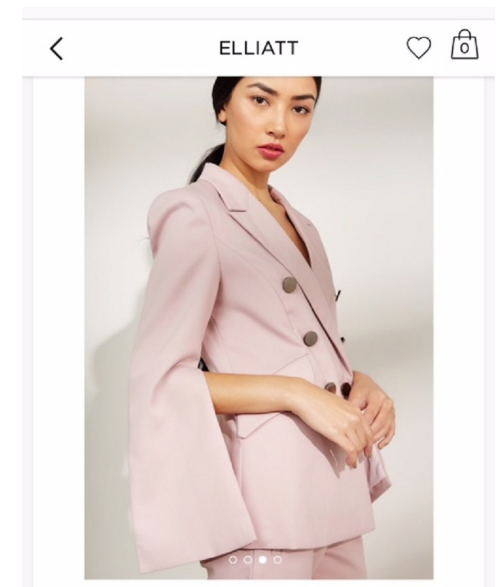

GUZAL G.

Height 173cm/5'8" Bust 82cm/32.5" Waist 63cm/25" Hips 90cm/35.5"
Dress 36 EU/6 US Shoe 40 EU/9 US Hair Black Eyes Brown

WILHELMINA DUBAI

Loft Office Bldg 1, Entrance B, Dubai Media City, Studio 406
PO Box 502137, Dubai, UAE
+ 971 4 451 9160 | info@wilhelminadubai.com