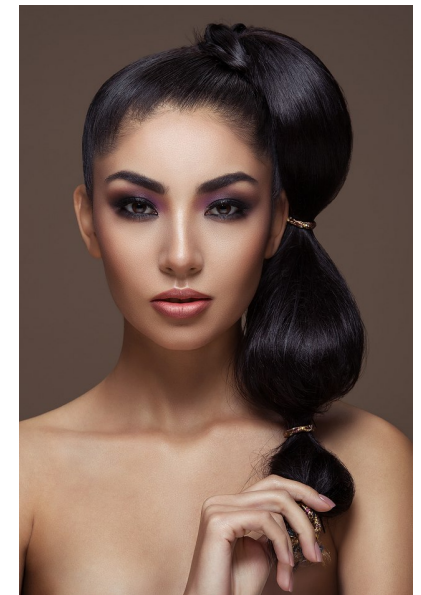

GUZAL G.

Height 173cm/5'8" Bust 82cm/32.5" Waist 63cm/25" Hips 90cm/35.5"
Dress 36 EU/6 US Shoe 40 EU/9 US Hair Black Eyes Brown

WILHELMINA DUBAI

Loft Office Bldg 1, Entrance B, Dubai Media City, Studio 406
PO Box 502137, Dubai, UAE
+ 971 4 451 9160 | info@wilhelminadubai.com